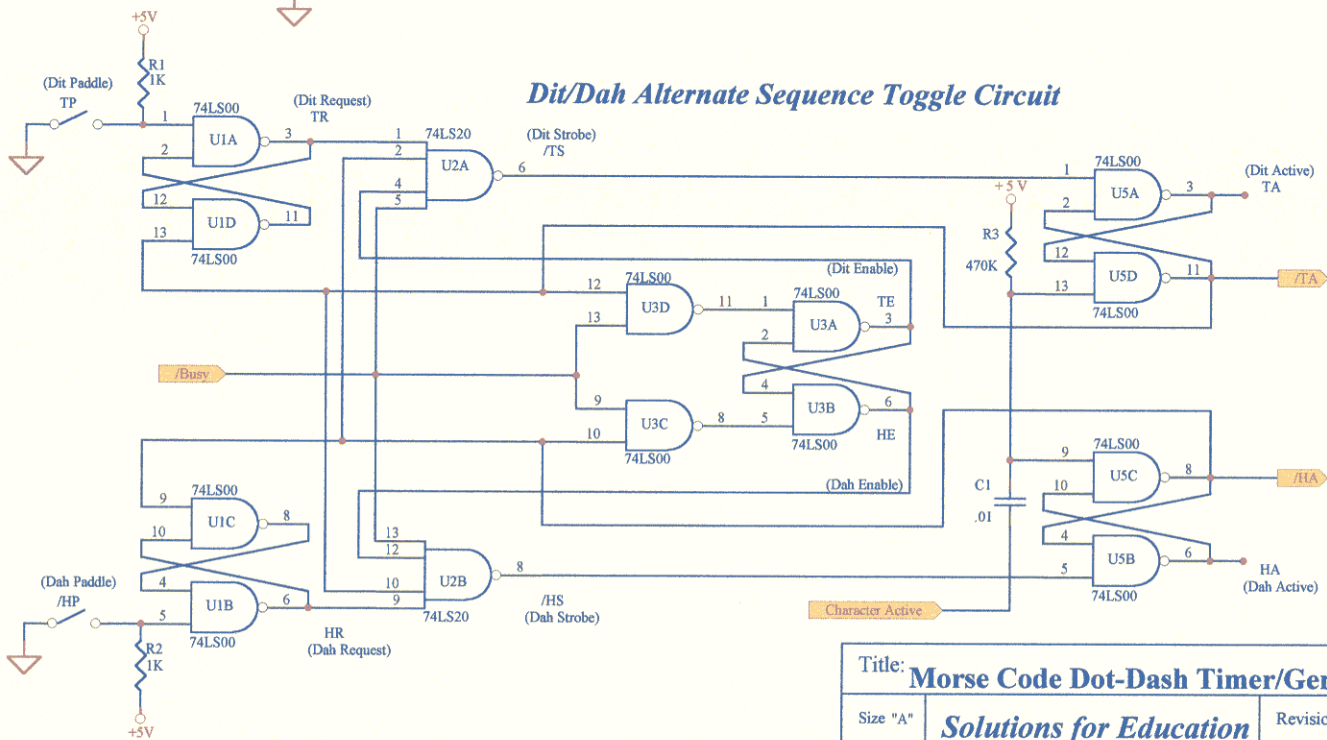

Morse Code Generator (Dot-Dash Gen)

Dit/Dah Alternate Sequence Toggle Circuit

Title: **Morse Code Dot-Dash Timer/Generator**

Size "A" **Solutions for Education** Revision # 1

Date: 07/26/2001 Sheet 1 of 1 Sheet(s)

File: CACLIENT 3Code Gen.sch Drawn by SFE-DCS, dd