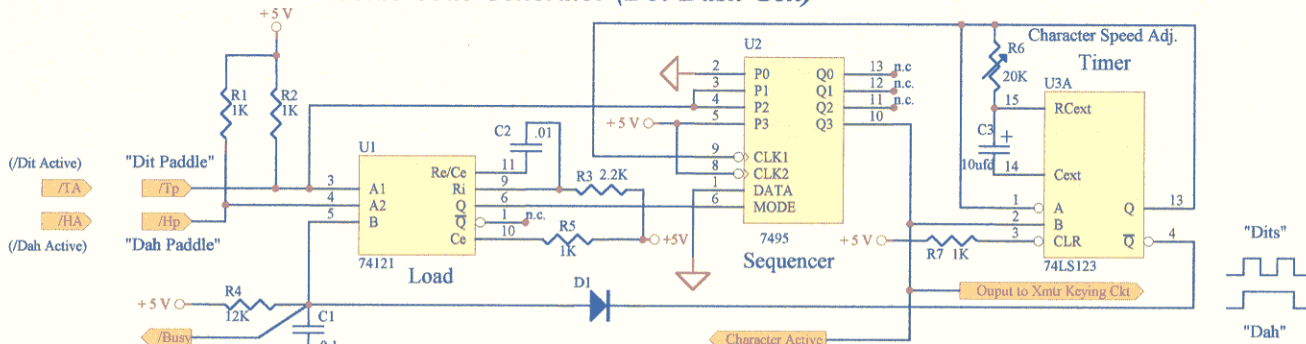

Morse Code Generator (Dot-Dash Gen)

Dit/Dah Alternate Sequence Toggle Circuit

Title: **Morse Code Dot-Dash Timer/Generator**

Size "A" **Solutions for Education** Revision # 1

Date: 07/26/2001 Sheet 1 of 1 Sheet(s)

File: CACLIENT 3Code Gen.sch Drawn by SFE-DCS, dd