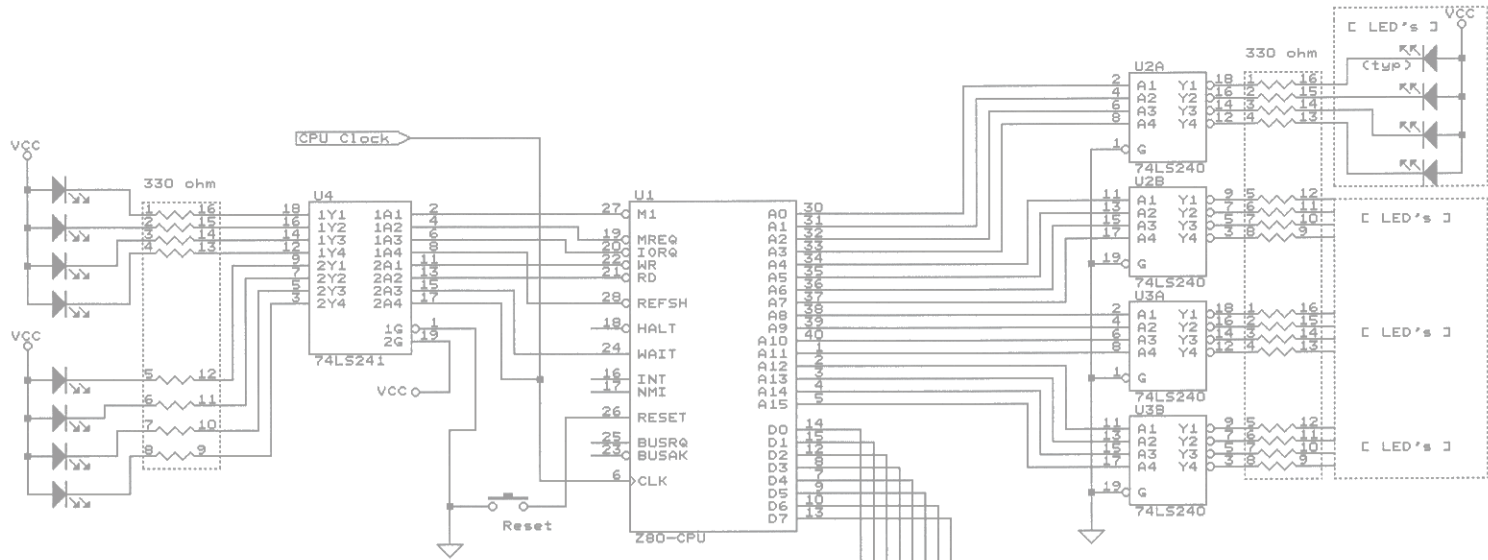

# Basic CPU Module

# Add-On Module

Computer Maintenance		ddf
Title		
Simple "NOP's" --> ie: Address Scan		
Size	Document Number	REV
B	Z80_LAB1	1
Date:	April 11, 1990	Sheet 1 of 1