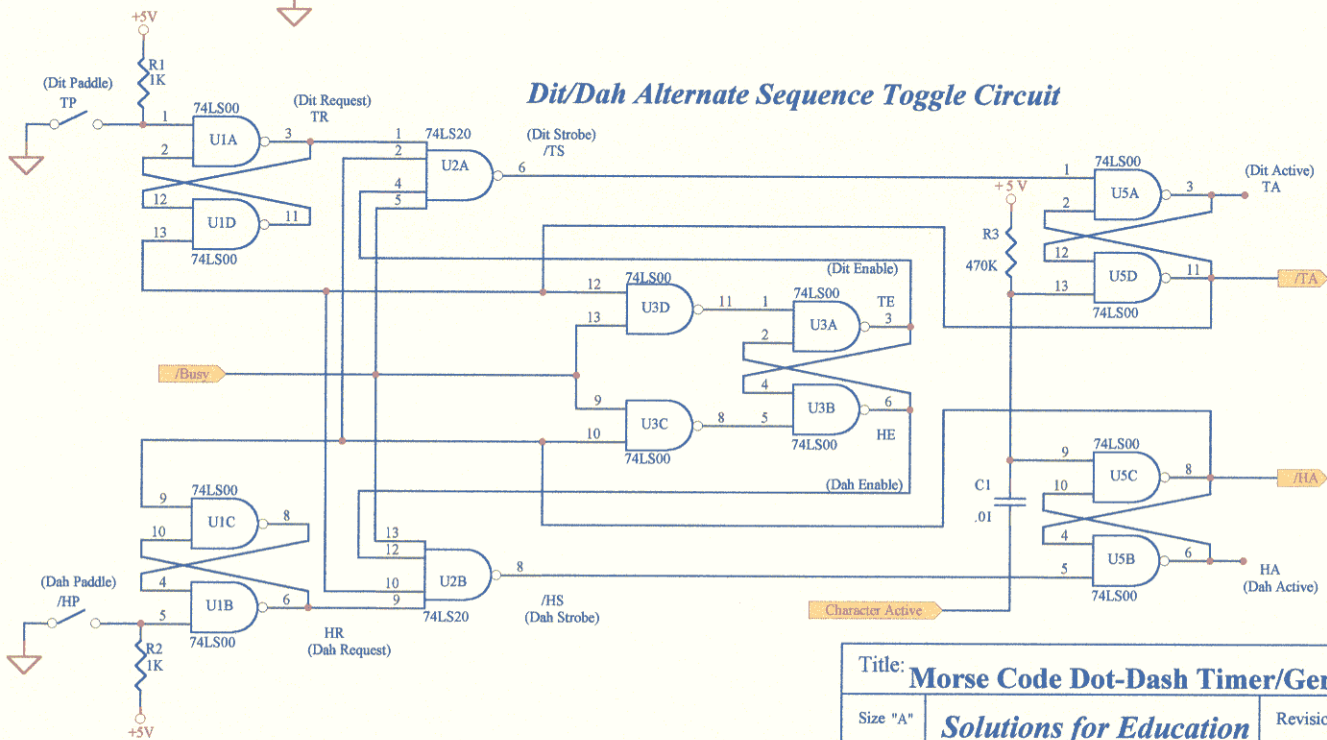

## Morse Code Generator (Dot-Dash Gen)

## Dit/Dah Alternate Sequence Toggle Circuit

Title: **Morse Code Dot-Dash Timer/Generator**

Size "A" **Solutions for Education** Revision # 1

Date: 07/26/2001 Sheet 1 of 1 Sheet(s)  
File: CACLIENT 3Code Gen.sch Drawn by SFE-DCS, ddj