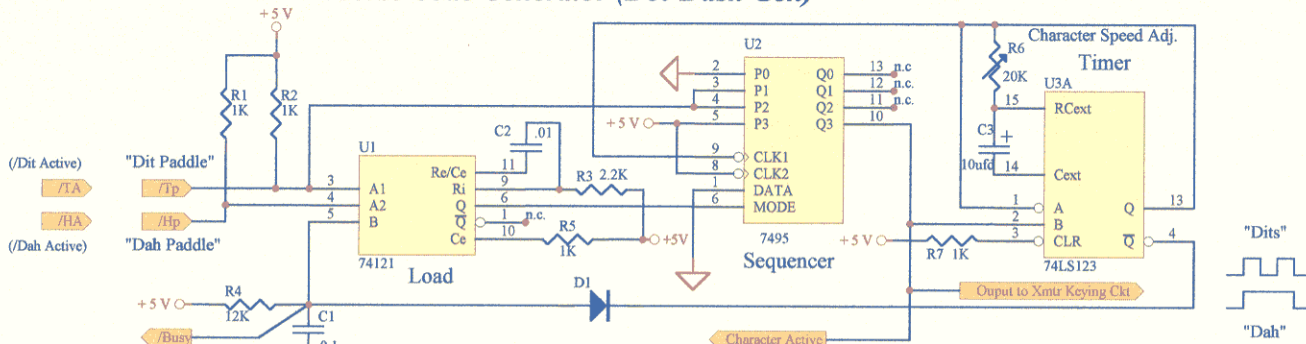

## Morse Code Generator (Dot-Dash Gen)

## Dit/Dah Alternate Sequence Toggle Circuit

Title: **Morse Code Dot-Dash Timer/Generator**

Size "A" **Solutions for Education** Revision # 1

Date: 07/26/2001 Sheet 1 of 1 Sheet(s)  
File: CACLIENT 3Code Gen.sch Drawn by SFE-DCS, ddj